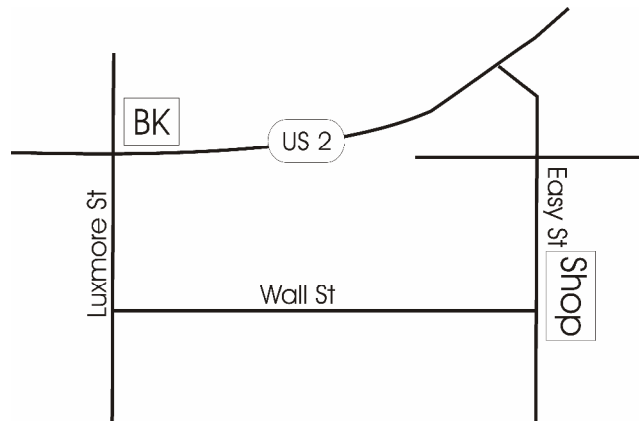

Bratu's Hardwood Interiors

Directions

Hardwood Interiors is located in Ironwood, MI in the Ironwood Industrial Park. The shop is easy to locate, for your convenience please refer to the directions below.

When Traveling North on Hwy 51

1. Drive north on Hwy 51 into Hurley, WI until you come to a four-way stop sign.
2. Continue heading north through the stop sign for another 1.4 miles until you come to the east US 2 ramp.
3. Drive east on US 2 for 2.3 miles. You will pass through two four-way intersection lights
4. Turn south (right) at the third intersection light onto Luxmore St. At the intersection you will see a Burger King on the north (left) corner of the intersection
5. Turn east (left) on Wall St. It will be the first street on your left.
6. Go one block until you come to a stop sign at a T in the road. Hardwood Interiors is directly in-front of you.

When Traveling East on US 2

7. Drive east on US 2 through Ironwood. You will pass through two four-way intersection lights
1. Turn south (right) onto Luxmore St at the third intersection light. At the intersection you will see a Burger King on the north (left) corner of the intersection
2. Turn east (left) on Wall St. It will be the first street on your left.
3. Go one block until you come to a stop sign at a T in the road. Hardwood Interiors is directly in-front of you.

Figure 1. Area map

Figure 2. Street map

City	Distance to Ironwood	Time
Wausau	127 mi	2hr 30min
Madison	263 mi	4hr 45min
Duluth	110 mi	2hr 30min

Shop:
602 Easy Street
Ironwood, MI 49938
home@hardwoodinteriors.com